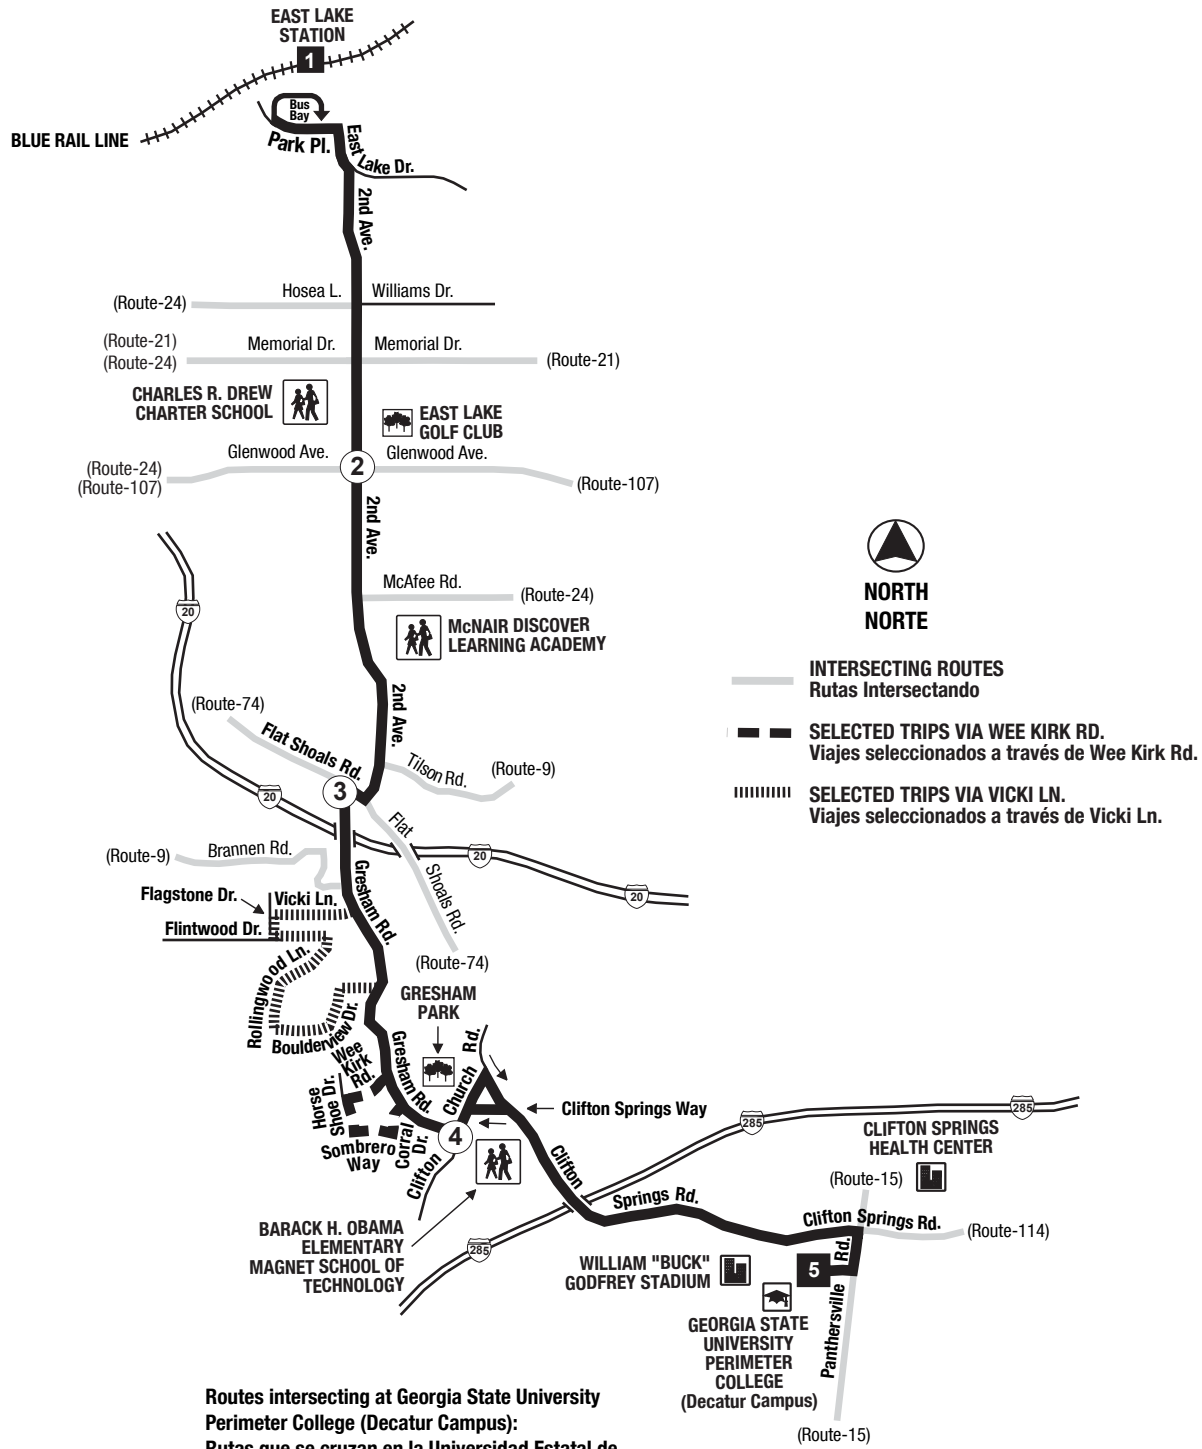

**Routes intersecting at East Lake Station:
Rutas intersectando en la Estación East Lake:**

2-Ponce De Leon Avenue/Druid Hills
19-Clairmont Road/West Howard Avenue
34-Gresham Road

**Routes intersecting at Georgia State University
Perimeter College (Decatur Campus):
Rutas que se cruzan en la Universidad Estatal de
Georgia Perimeter College (Decatur Campus):**

15-Candler Road
34-Gresham Road
114-Columbia Drive