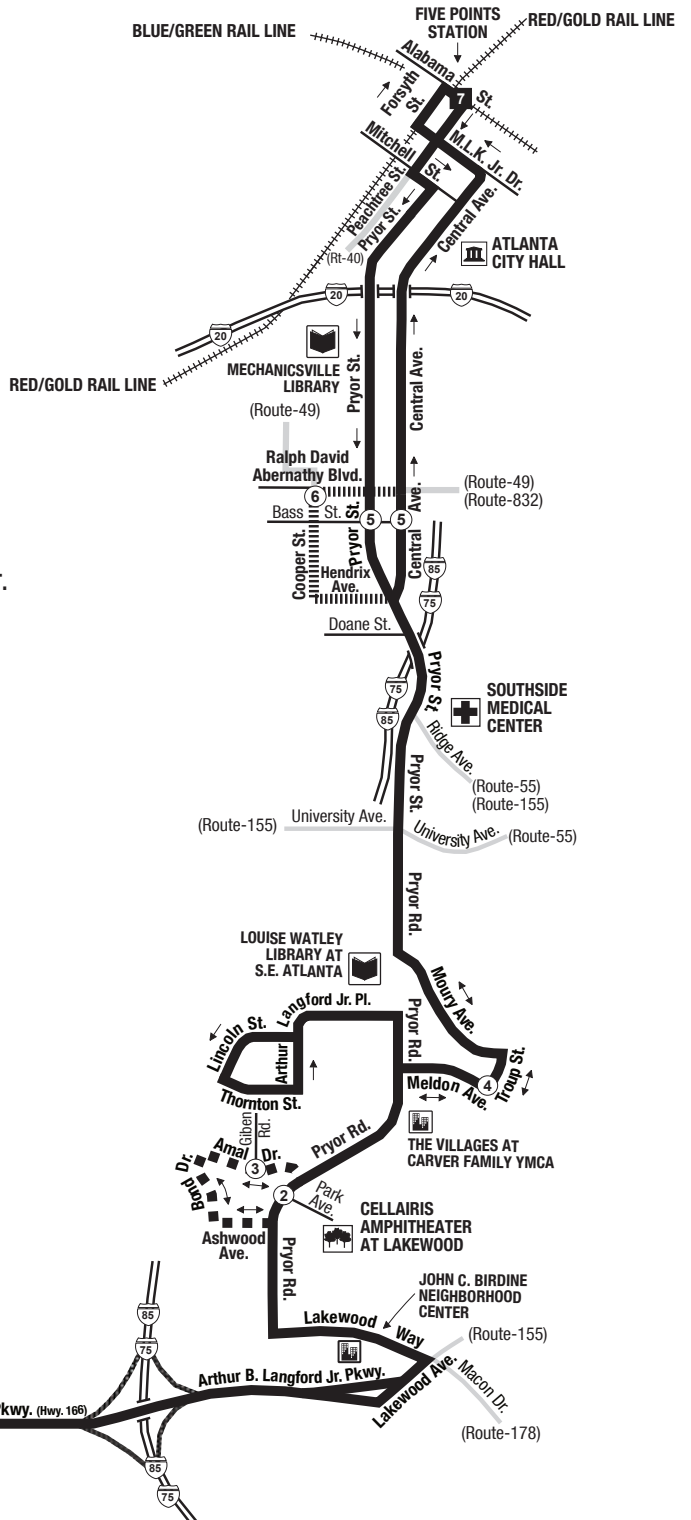

**Routes intersecting at Five Points Station:
Rutas intersectando en la Estación Five Points:**

- 3-Martin Luther King, Jr. Drive/Auburn Avenue
- 21-Memorial Drive
- 26-Marietta Street/Perry Boulevard
- 40-Peachtree Street/Downtown
- 42-Pryor Road
- 49-McDonough Boulevard
- 55-Jonesboro Road
- 186-Rainbow Drive/South Dekalb
- 813-Atlanta University Center
- 816-North Highland Avenue
- CobbLinc

**NORTH
NORTE**

- INTERSECTING ROUTES
Rutas Intersectando
- ||||| THESE TRIPS OPERATE VIA COOPER STREET.
Viajes con servicios hacia Cooper Street.
- ■ ■ SERVICE OPERATES WEEKDAY ONLY.
These trips operate via Amal Drive. No service provided on Amal Drive, Bond Drive and Ashwood Avenue after 8:00 p.m.
Servicio días de semanas solamente. Viajes con servicios hacia Amal Drive. Después de la 8:00 p.m., no hay servicio en las calles Amal Drive, Bond Drive y Ashwood Avenue.

**Routes intersecting at Lakewood/Ft. McPherson Station:
Rutas intersectando en la Estación Lakewood/Ft. McPherson:**

- 42-Pryor Road
- 178-Empire Boulevard/Southside Industrial Park
- 183-Greenbriar
- 191-Riverdale/ATL International Terminal
- 194-Conley Road/Mt. Zion