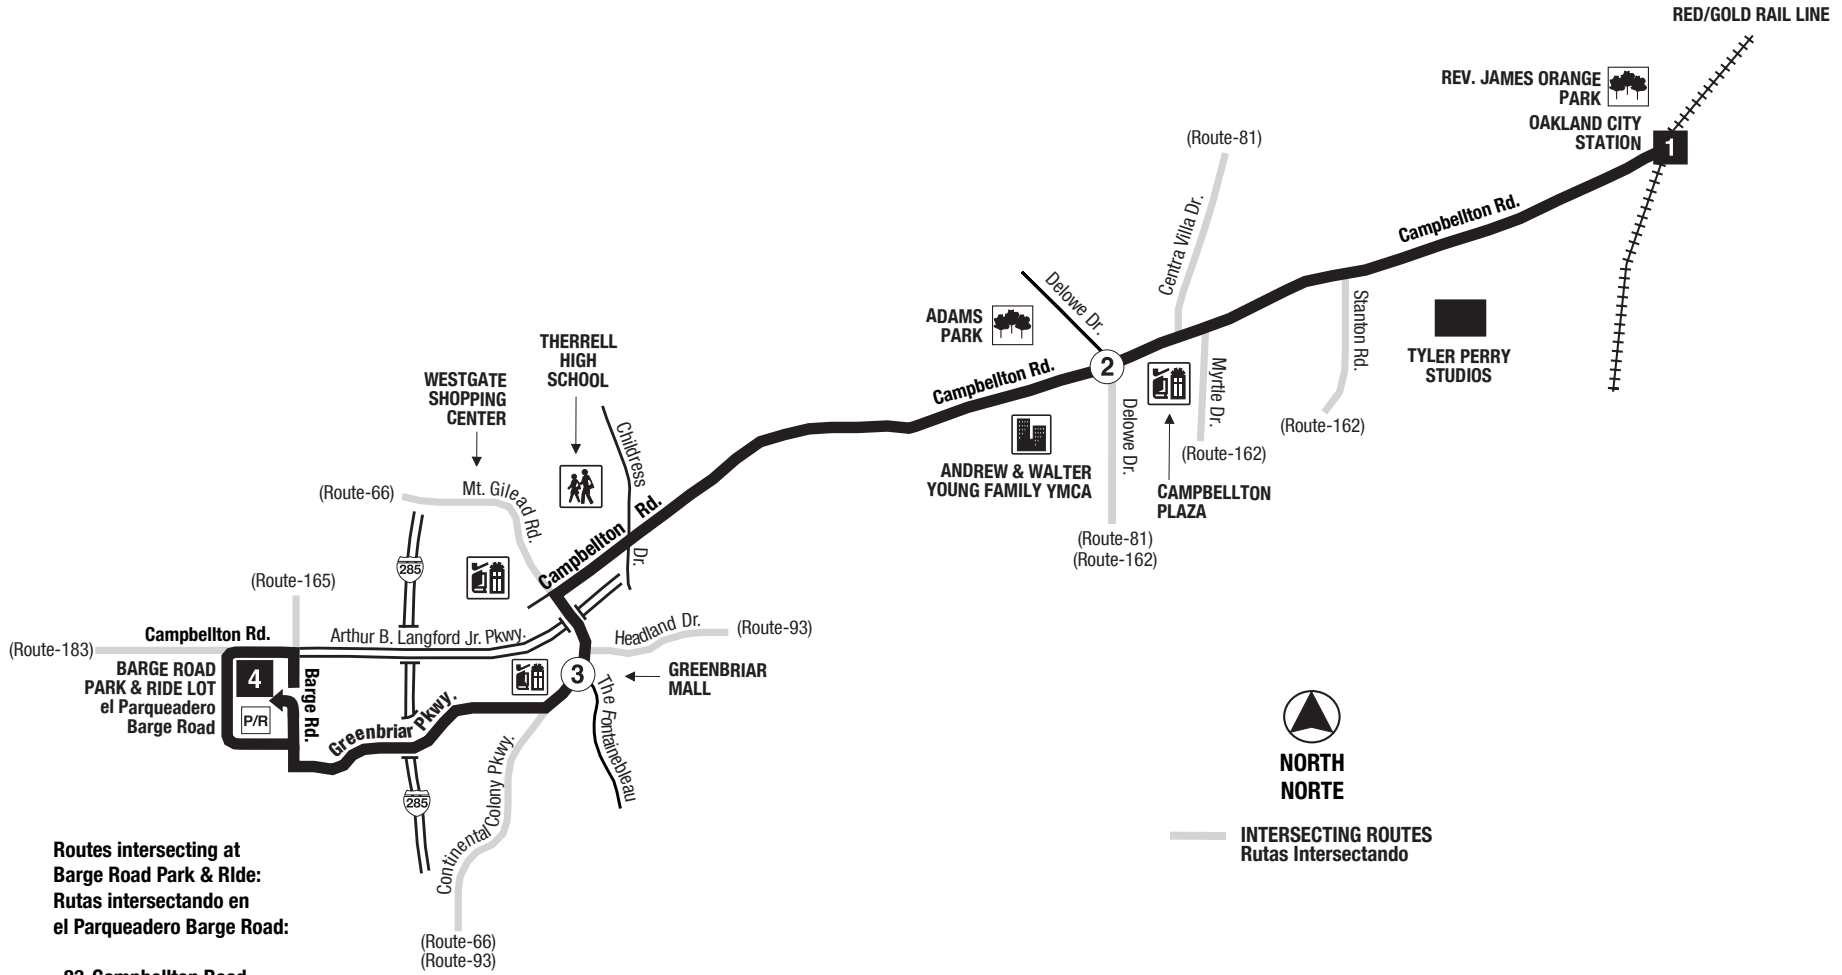

**Routes intersecting at Oakland City Station:  
Rutas intersectando en la Estación Oakland City:**

- 79-Sylvan Hills
- 83-Campbellton Road
- 162-Myrtle Drive/Alison Court
- 172-Sylvan Road/Virginia Avenue
- 295-Metropolitan Campus Express

**Routes intersecting at  
Barge Road Park & Ride:  
Rutas intersectando en  
el Parquadero Barge Road:**

- 83-Campbellton Road
- 165-Fairburn Road
- 183-Greenbriar

**NORTH  
NORTE**

— INTERSECTING ROUTES  
Rutas Intersectando