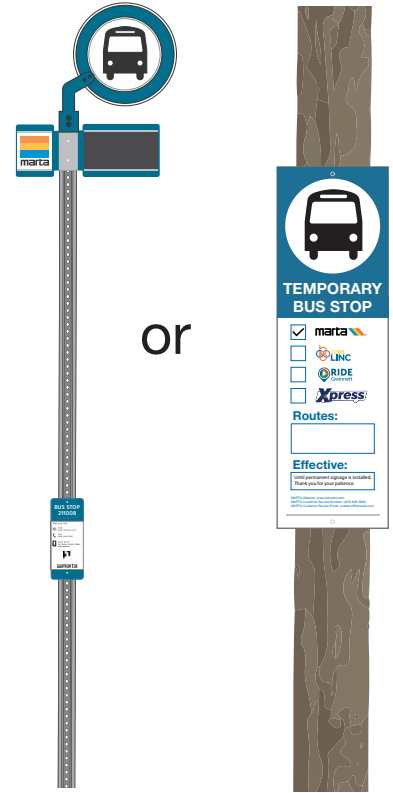

RIDER ALERT

Bus stops that are covered with a red bag are temporarily closed due to construction of MARTA *Rapid* A-Line and will not be served. If your bus stop is closed, please use the nearest open bus stop.

✗ BUS STOP CLOSED ✗

✓ BUS STOP OPEN ✓

Please use nearest open bus stop